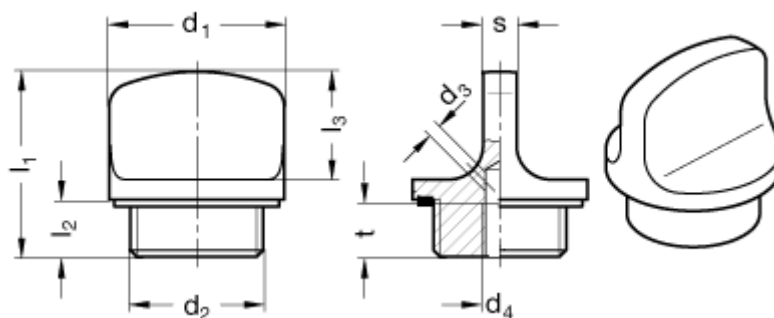

Data Sheet

Article number: 201131525

Description: E+G Threaded plug with vent, temperatur up to 200C
GN 442-22-G3/8-2-SW

Measures

d1 = 22

d2 = G 3/8

d3 = 2

d4 = M 5

l1 = 26

l2 = 8

l3 = jan-00

s = jan-00

t = 8